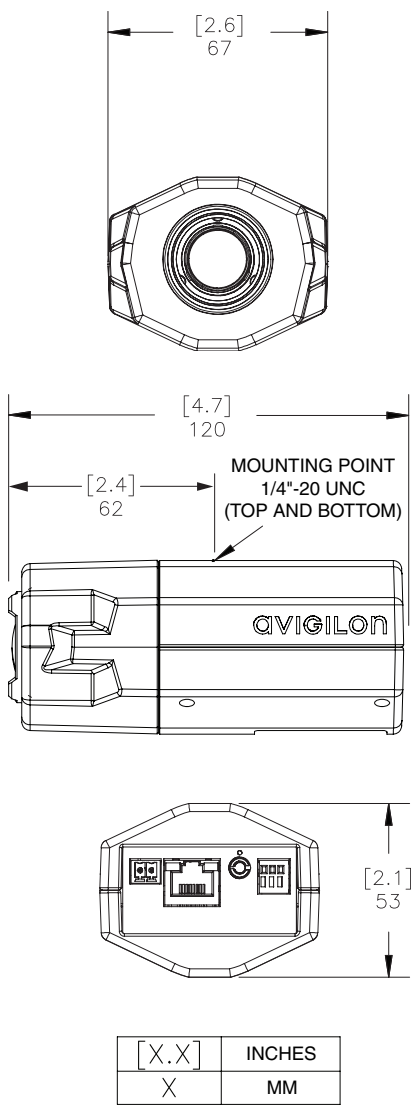

Outline Dimensions

ORDERING INFORMATION	2.0-H3-B2	2.0 Megapixel Day/Night H.264 HD 3-9mm Camera
-----------------------------	-----------	---